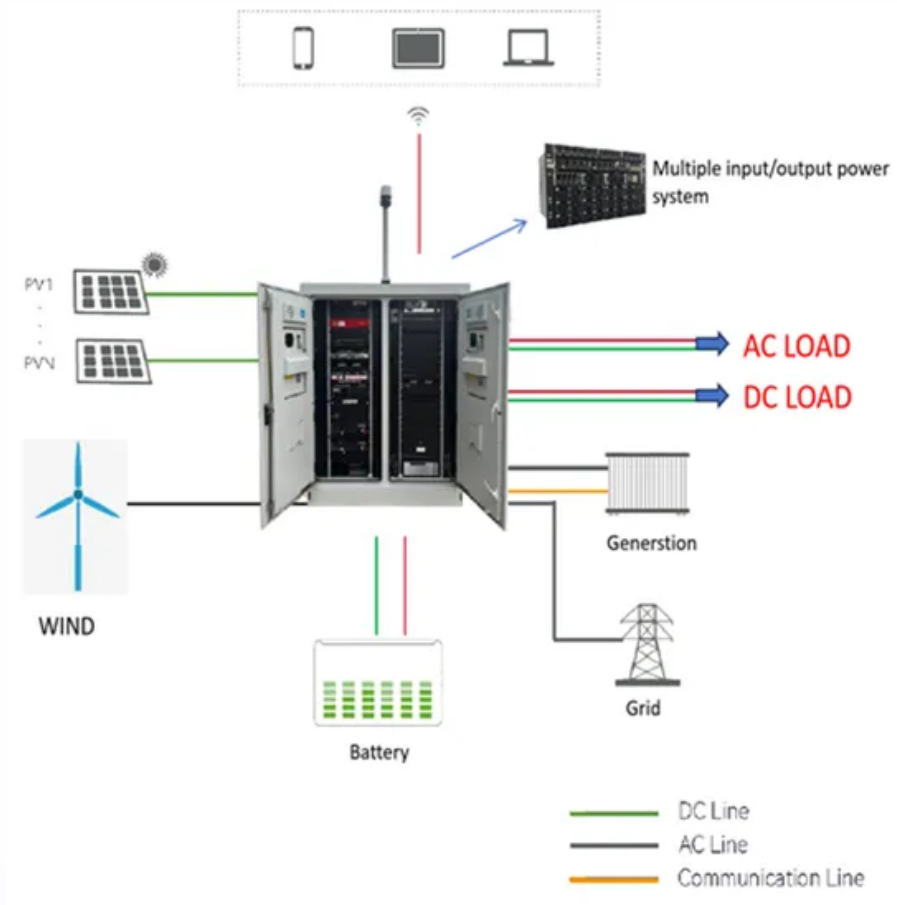

What are China s hybrid energy communication base stations

Overview

The 5G communication base station can be regarded as a power consumption system that integrates communication, power, and temperature coupling, which is composed of three major pieces of equipment: the communication system, energy storage system, and temperature control.