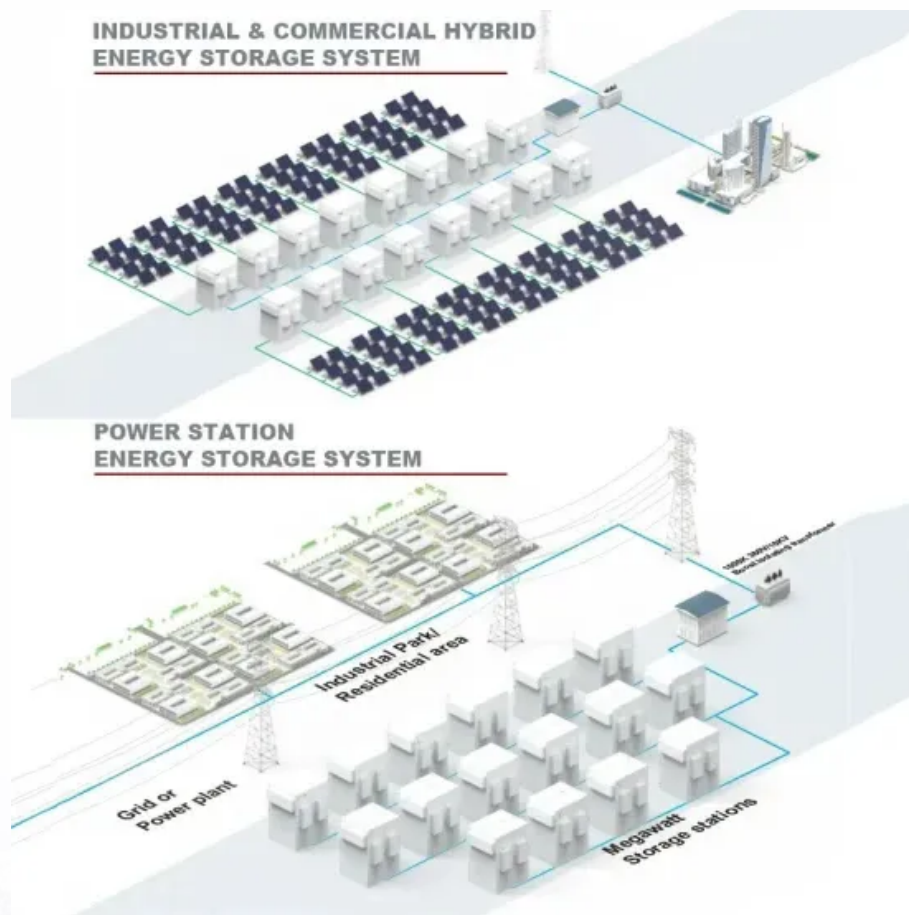

Weather station uses a 40kWh integrated energy storage cabinet

Overview

Designed to withstand the elements while delivering reliable power, this cutting-edge outdoor cabinet is the perfect solution for storing your battery system, come rain or shine. You can also build out your configuration over time by adding more 5.

Weather station uses a 40kWh integrated energy storage cabinet

[Frequently Asked Questions about The Turkey Hill Experience](#)

Want to know more about the Turkey Hill Experience to help plan your trip to this family friendly destination in Lancaster County? Check out the frequently asked questions.