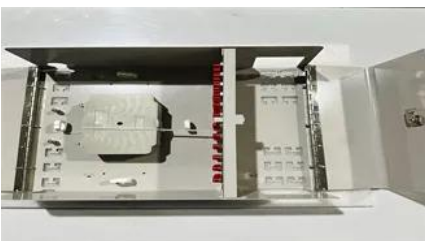

[2MWh Off-Grid Solar Energy Storage Unit for Weather Station](#)

PVMARS's 2MWh energy storage system (ESS) + 1MW solar energy is an off-grid

VisualXP Weather Enhancement Engine

Let's Thank Laminar Research for the outstanding work they did in X-Plane 12, especially what they have done for the Weather system. Anyway, we have a plugin that enhances the visuals