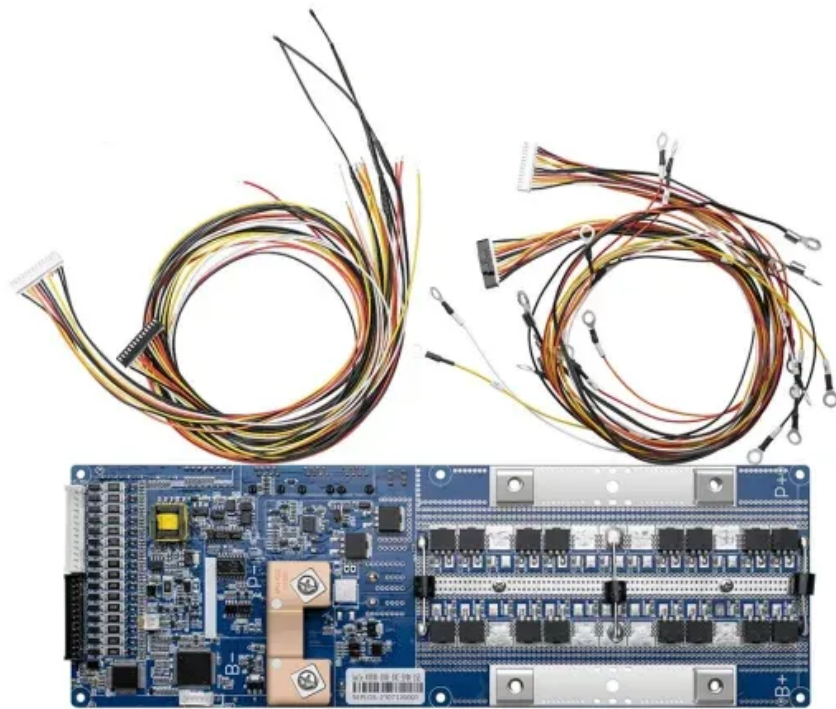

# **Vertical lines appear on photovoltaic panels after a few years of use**

## Overview

---

Snail trails are thin, dark lines that appear on the surface of the panel, usually a few years after installation. They are caused by micro-cracks or defective front-side silver paste used during manufacturing, which allows oxidation to occur.

## Vertical lines appear on photovoltaic panels after a few years of use

## [Common Solar Panel Defects and How to Address Them](#)

Snail trails are thin, dark lines that appear on the surface of the panel, usually a few years after installation. They are caused by micro-cracks or