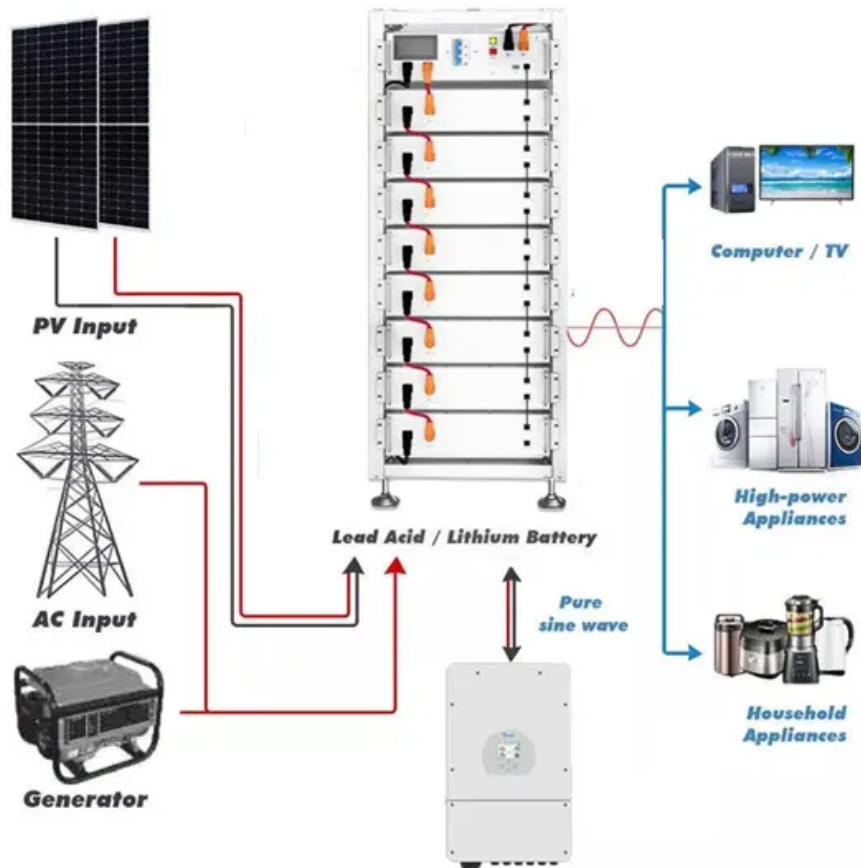

Uninterruptible power supply battery cabinet