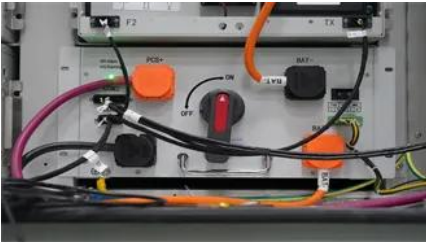

[How do I resurrect companions / followers?](#)

I've had a few companions who have died. Is it possible to resurrect them? If not, where can they be hired from?

[Why do some players play League of Legends in window mode?](#)

While watching this current LoL live world championship (Intel extreme masters), I noticed some players play in window mode. Why is that? What are the benefits of playing LoL in window mode?

[How do I give players already enchanted Tools/Armour/Weapons](#)

I'm making a map where I want players to be able to choose their kits/classes. The problem I'm having with it though is giving players already enchanted Tools/Armour/Weapons. I'm

[What is the highest-damage weapon in Terraria?](#)

Coin Gun is the most powerful weapon, if platinum coins are used as ammo, which can deal 200 damage and has an insanely fast rate of fire. If you want to see each weapon sorted for its

Tuvalu solar container project location

Overview The installation of Tuvalu's inaugural