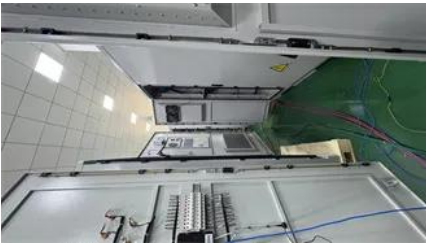

[Introducing multi-model intelligence in Researcher , Microsoft](#)

Today, Researcher-Microsoft 365 Copilot's deep research agent for work-takes a significant step forward. Designed to tackle complex research in the flow of work, Researcher now