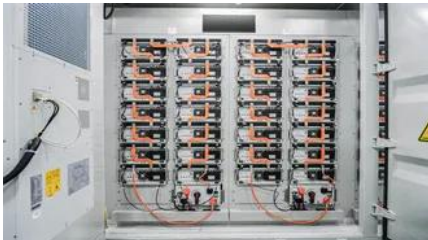

Home , Tonga Tourism

Set in the heart of the Pacific with its proud royal heritage and strong traditions, Tonga offers an authentic Polynesian experience. Explore crystal clear waters, vibrant reefs, and welcoming island

[Tonga , Population, Volcano, Tsunami, Map, & People , Britannica](#)

Tonga, country in the southwestern Pacific Ocean. It consists of some 170 islands divided into three main island groups: Tongatapu in the south, Ha'apai in the centre, and Vava'u in the north.