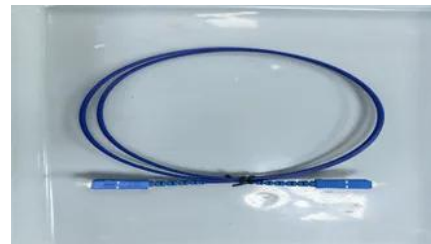

[Tilt Credit Card - Build Credit Simply , Tilt](#)

Tilt is a financial technology company, not a bank. Pre-qualify in minutes.