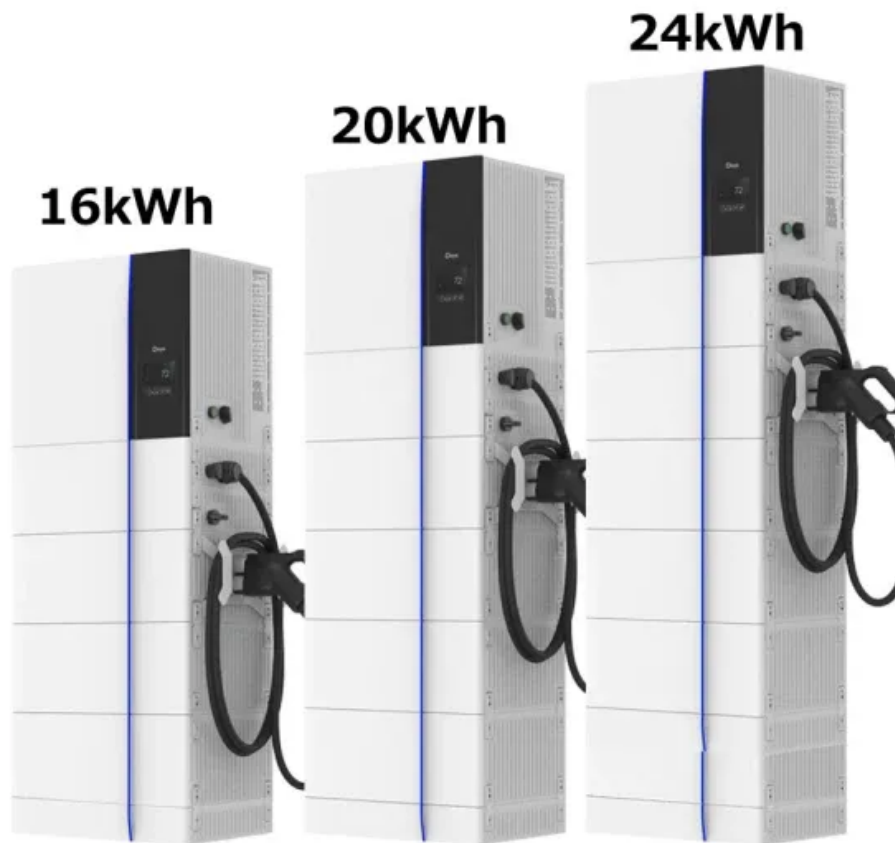

Telecommunications Base Station Wind Power Rectifier Module Brands