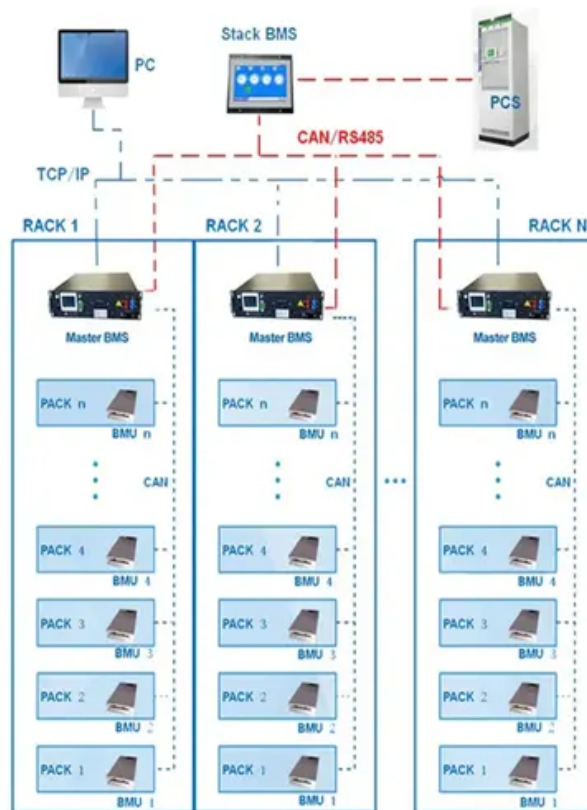

Swaziland forklift solar battery cabinet price

BMS Wiring Diagram

Overview

Recent pricing trends show 20ft containers (1-2MWh) starting at \$350,000 and 40ft containers (3-6MWh) from \$650,000, with volume discounts available for large orders.