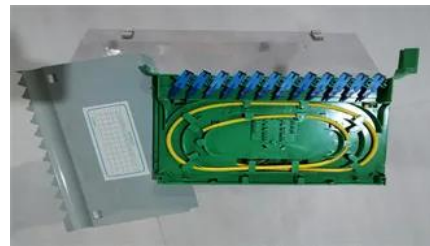

Swaziland Off Grid Solar Container 1mwh

Stay informed about the latest developments in PV containers, solar storage containers, containerized PV systems, integrated solar storage containers, and renewable energy innovations across Africa.