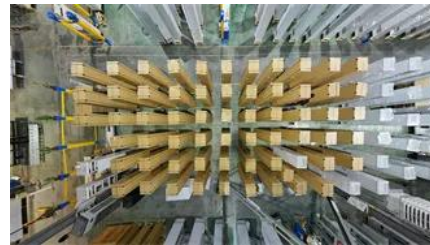

Swaziland New Energy Storage Container

Overview

The project adopted Elecod 500kW/1075kWh container BESS, the system configured 4 units of Monet-125kW PCS, and integrates battery, fire protection, refrigeration, isolation transformer, dynamic environment monitoring and energy management, friendly grid adaptability, accepts.

Swaziland New Energy Storage Container

[Swaziland Commercial Energy Storage System](#)

This article explores the growing role of energy storage in Swaziland's renewable energy transition,

Swaziland

Swaziland has a population of 1.4 million people (est. 2015), national capitals are Mbabane, and Lobamba. Autonomy for the Swazis of southern Africa was guaranteed by the British in the late 19th

[Swaziland Smart Photovoltaic Energy Storage Container 20ft](#)

In Swaziland, where solar energy adoption is rising rapidly, 12V batteries have become a cornerstone

Swaziland container power generation

Next-generation energy storage systems have increased efficiency from 85% to over 96% in the past