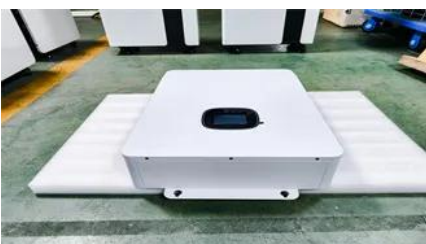

[Battery Cabinets And Enclosures Manufacture](#)

Price list for IP66 earthquake-resistant photovoltaic battery cabinets Here, you'll find our entire lineup of IP66 models, from stainless steel enclosures to polycarbonate and more.