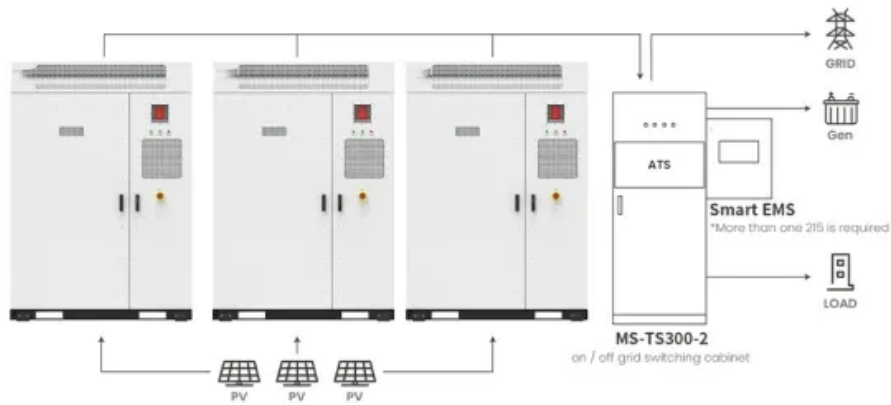

Sunshine inverter 60kW

Application scenarios of energy storage battery products

Sunshine inverter 60kW

Sunshine Parkway, Florida

Tornado activity: Sunshine Parkway-area historical tornado activity is slightly below Florida state average. It is 22% smaller than the overall U.S. average. On 2024-10-09, a category F3

S6-GC (25-60)K-US_Three Phase US Inverter

S6-GC (25-60)K-US is the preferred PV string inverter for large commercial rooftop PV projects. The inverter features 3/4 independent MPPTs with very wide full

[Solis-60K-US-F-LSW, 60kW, 1000Vdc, Three Phase](#)

The Solis- (50-66)K three phase series string inverters are suitable for commercial and light industrial PV plants. These units have a compact and lightweight design making them an easy