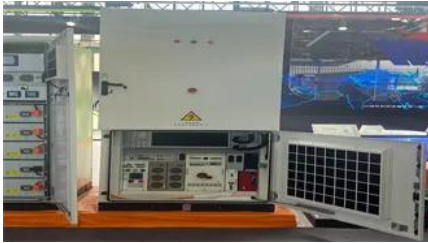

Specifications and dimensions of photovoltaic operation and maintenance

---