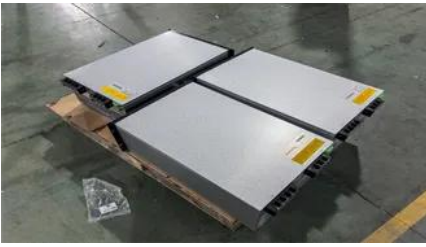

[Solar Energy Lithium Battery and Inverter Storage Cabinet Solution](#)

This advanced lithium iron phosphate (LiFePO4) battery pack offers a robust solution for various energy storage applications. The ESS solution is a highly integrated, all-in-one, C&I Hybrid energy storage

Base Station , SolarInfo

Powering a 5G outdoor base station cabinet, a solar microgrid, or an industrial power node, the energy cabinet integrates power conversion, energy storage, and intelligent management

[Lithium Ion Battery Storage Cabinet LBSC-A11](#)

Our Lithium Ion Battery Storage Cabinet LBSC-A11 is suitable for large-scale battery storage, EV charging stations, and energy storage facilities. It provides high-capacity containment with integrated

[Site Battery Storage Cabinet, Base Station Energy Storage](#)

A communication base station battery energy storage system was built on the roof The Base Station Energy Cabinet is a fully enclosed, weather-resistant telecom energy cabinet designed to provide

All-in-one IP55 Outdoor Energy Storage Cabinet for Lithium-ion Battery