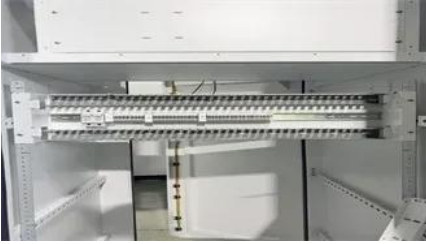

[Hypixel updated server rules (regarding supported versions)](#)

Hypixel Server Rules The Hypixel Server is intended to be a fun, safe, and friendly environment for all players to enjoy. As such, we have a list of rules we expect all players to follow

Hi everyone, Since today I've been having a problem accessing Hypixel from my PC. It seems like there might be some kind of IP or Cloudflare-related issue, because I can't open the