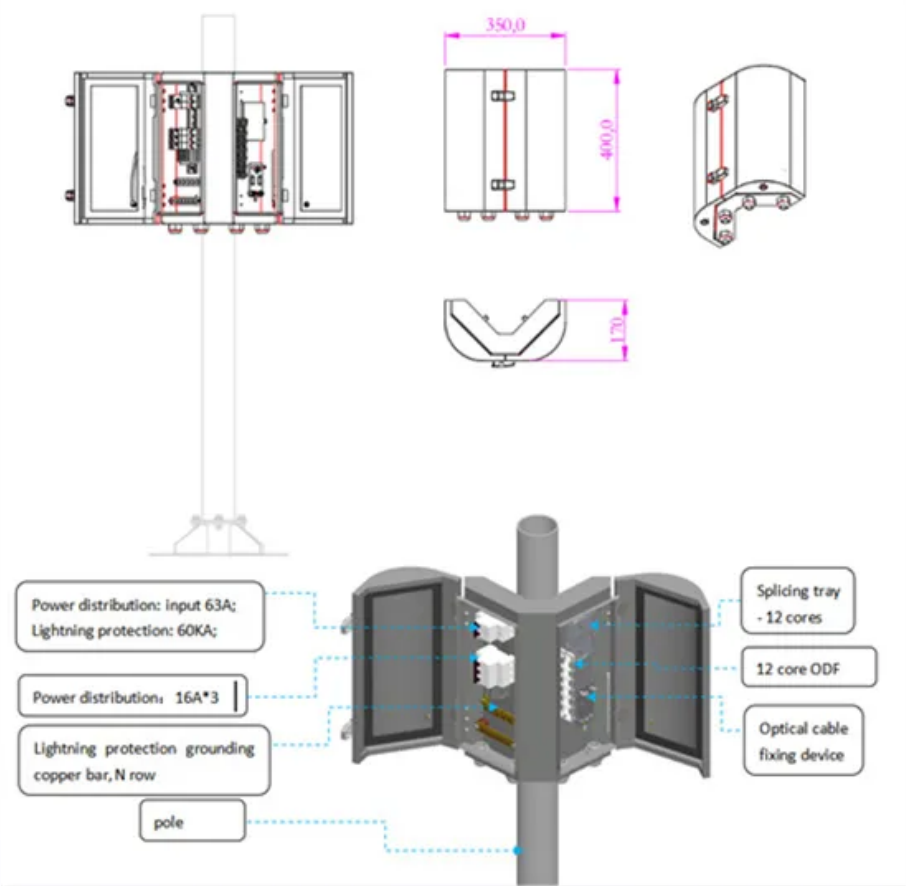

San Marino Mobile Energy Storage Container 5MW

San Marino Mobile Energy Storage Container 5MW

SAN Pass Program

SAN Pass Program The SAN Pass allows non-ticketed individuals to go through security screening and visit and experience Terminal 1 & 2. Whether you're seeing off a loved one, greeting an arriving

[Security & TSA Information , San Diego International Airport](#)

Expedited Security Options at SAN TSA PreCheck Save time at the checkpoint with TSA PreCheck. Available in both Terminal 1 and Terminal 2, TSA PreCheck allows eligible travelers to keep shoes,

[1MWh 5MWh 10Mwh ESS Container Energy Storage](#)

uses standard battery modules, PCS modules, BMS, EMS and other systems to form standard containers to build large-scale grid-side energy storage projects.