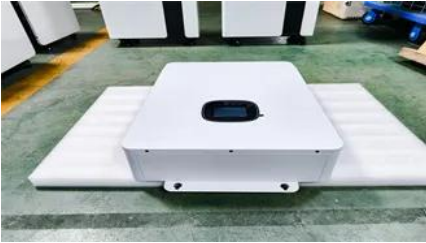

Rooftop photovoltaic communication base station flywheel energy storage

Rooftop photovoltaic communication base station flywheel energy s

[A Comprehensive Analysis of Integrated Photovoltaic and Flywheel](#)

[Outdoor Photovoltaic Energy Cabinet, Base Station Energy Storage](#)

Highjoule's Outdoor Photovoltaic Energy Cabinet and Base Station Energy Storage systems deliver reliable, weather-resistant solar power for telecom, remote sites, and microgrids.