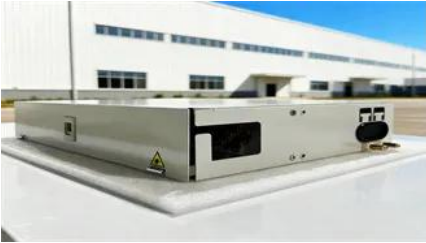

Riga base station outdoor communication cabinet