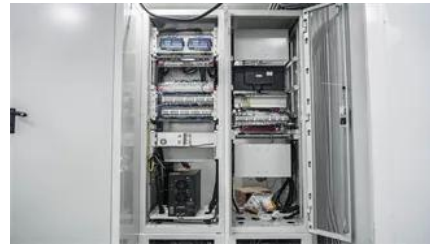

Garden Grove, CA Retail Space for Lease

Filter retail listings by location, listing price, available space, building size, and more.