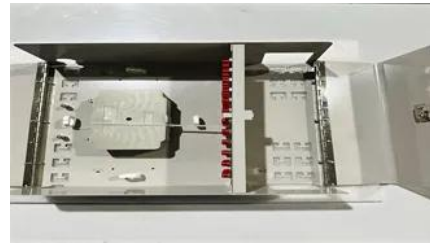

[100KWh Outdoor Cabinet Series Energy Storage System](#)

The HighJoule 100KWh Outdoor Cabinet Series offers a robust solution for commercial applications, featuring a 100KWh LFP or SSB battery with over 8000 cycles, ensuring long-term reliability and