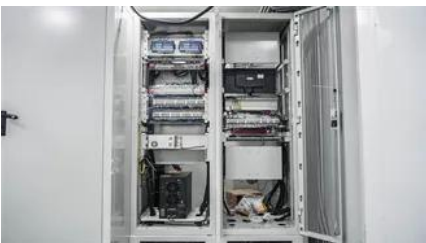

[WIN 7 Pro does not see Device at boot post sequence?](#)

When win10 device is installed with win7 running device is seen ok. I have new win10 pro kit that I want to install on a new drive but the boot post fails when it cannot see the device. When I