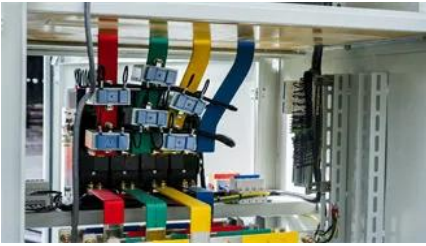

[Intel DELL0100 Proximity Sensor Driver (ACPI), v.5.0.0.2, A00](#)

Use SupportAssist to find all the latest driver updates for your device. Dell Technologies recommends applying this update during your next scheduled update cycle. The update contains

[ELAN Touchpad Drivers (ELAN I2C Filter) , Device Drivers](#)

You may need to install the drivers manually. IF you have a Dell or a Lenovo Laptop it is best to check your model on the OEM's website, because they may have a driver that has been

Grid - Definition, Formula & Examples

A grid is a two-dimensional array of intersecting parallel lines, equally spaced in each direction, that partitions a plane into congruent rectangular cells and provides a framework for specifying locations

[Myanmar 5KW Hybrid Solar Power Inverter For Home](#)

In this case, Mr. Mike, a customer from Myanmar, contacted us to seek a 5KW hybrid inverter suitable for home use. He hopes to find a system that can

Grid Garden

Water only the areas that have carrots by using the grid-column-start property. For example, grid-column-start: 3; will water the area starting at the 3rd vertical grid line, which is another way of