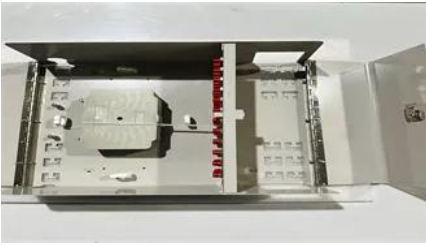

[Outdoor Photovoltaic Energy Cabinet, Base Station Energy Storage](#)

These cabinets are ideal for outdoor base stations in remote, mountainous, or desert regions, especially where grid power is absent, unstable, or costly. They are also used for border security, relay towers,