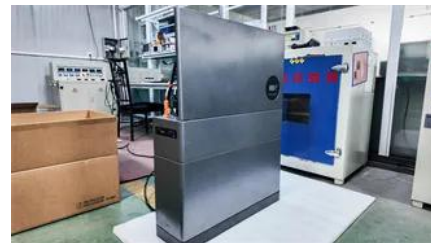

[Out Of Office Sneakers in WHITE/BLACK for Men , Off-White(TM)](#)

Discover Out Of Office Sneakers in WHITE/BLACK for Men and explore the Off-White(TM) collection. Shop now on the official website.