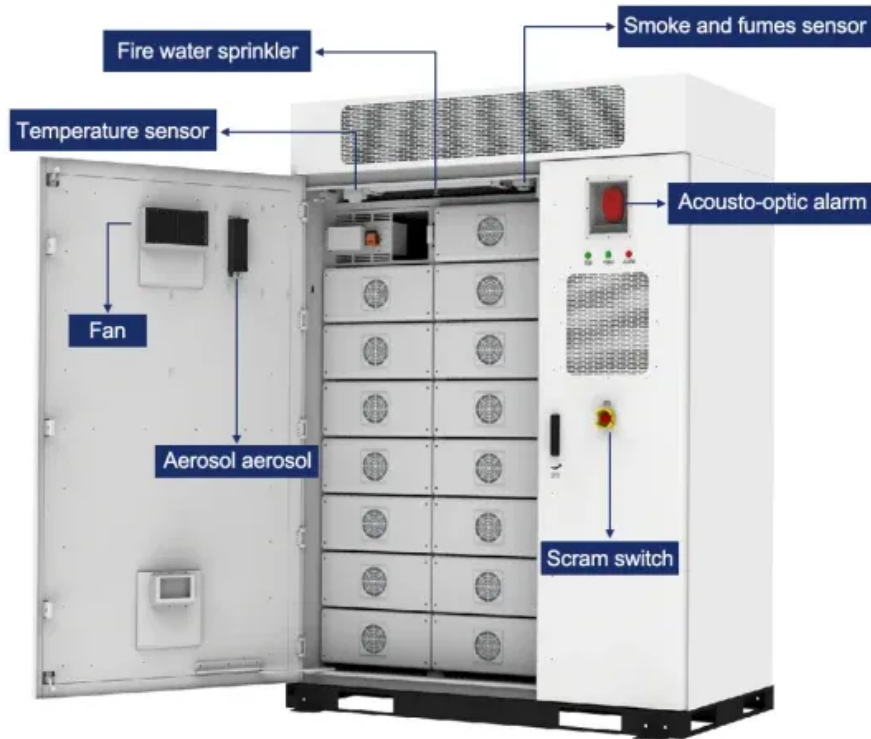

Northwest Distributed Energy Storage User Outdoor Communication Cabinet 220V