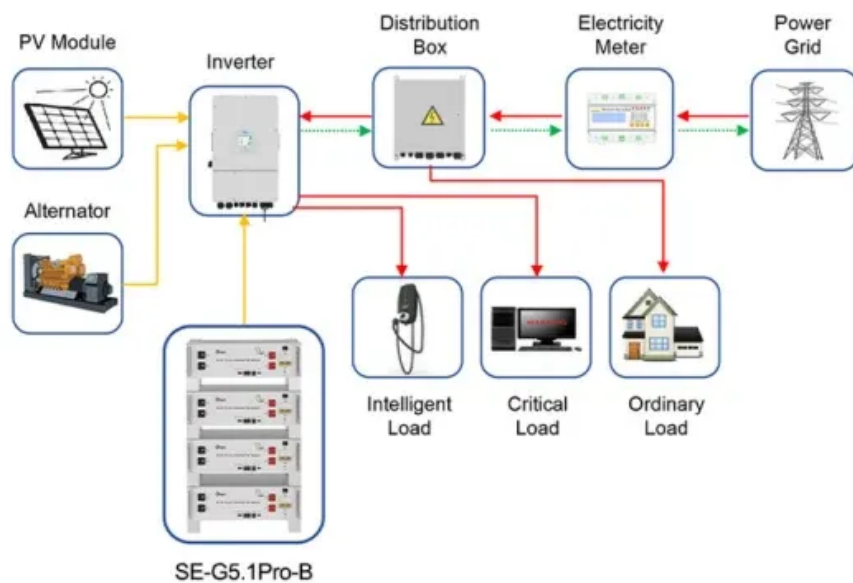

Niue monocrystalline solar panels

Application scenarios of energy storage battery products

Overview

The Niue Renewable Energy project currently being constructed near the airport comprises a 2.79MWp photovoltaic solar array, 8.

The Government of Niue , Niue Renewable Energy

The Niue Renewable Energy project currently being constructed near the airport comprises a 2.79MWp photovoltaic solar array, 8.19MWh Battery Energy

Niue Photovoltaic Overhead Panel Manufacturing: Sustainable Energy

Solar panels system Niue

Vector PowerSmart's state-of-the-art energy management system controls the flow of electricity from the diesel generators, solar arrays (old and new) and the BESS to maximise Niue's use of renewable