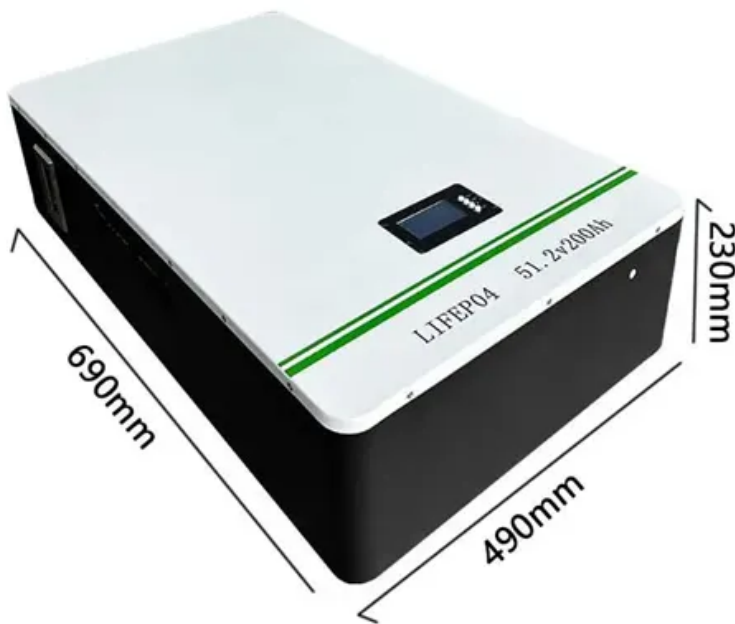

Mobile station base station communication

Mobile station base station communication

Base Stations

Unlike base stations, which deal with direct communications between mobile devices and towers, Mobile Switching Centers (MSCs) oversee the routing of calls and data over various cellular

[What Are the Top 10 LTE Base Station System Companies in 2025?](#)

An LTE Base Station System (commonly referred to as eNodeB) is a critical component of 4G LTE mobile networks that facilitates wireless communication between user devices and the

[Understanding Base Stations in Mobile Communication](#)

A base station is a fixed point that enables wireless communication between mobile devices and the network. These stations consist of radio transceivers, antennas, and a controller which facilitate the