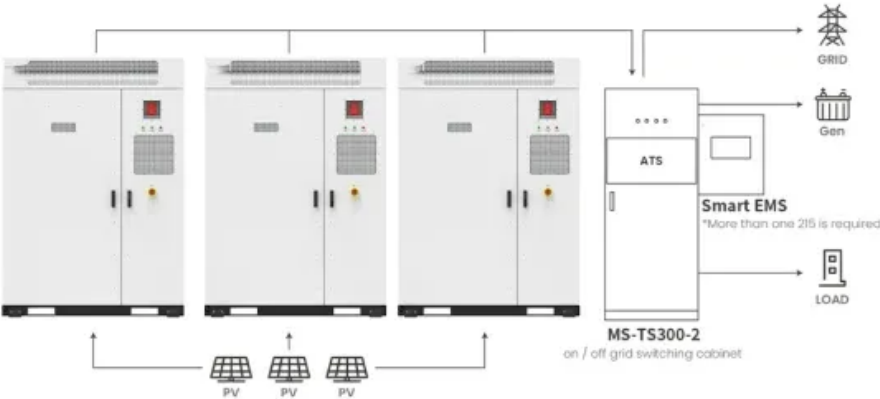

Mobile energy storage vehicle for power plants