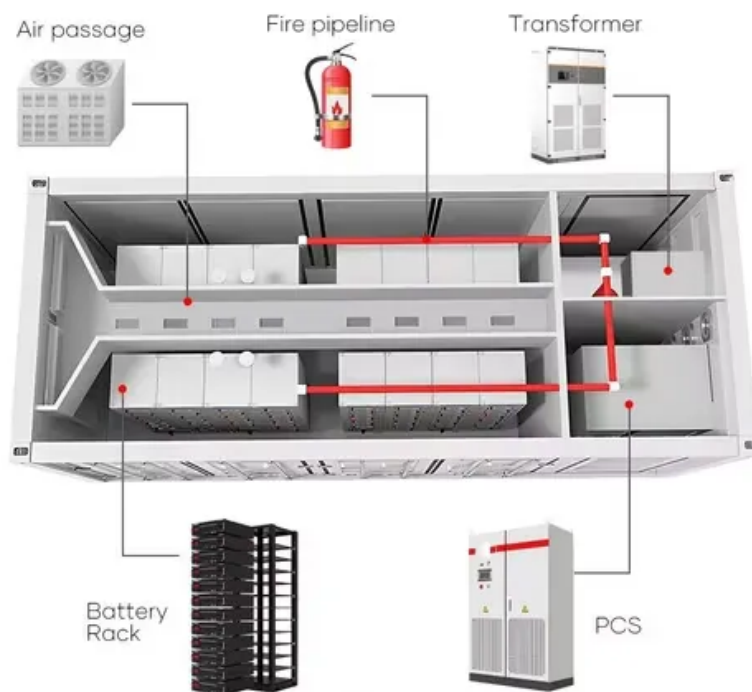

# Mobile energy storage container for subway stations

## Overview

---

This system features a comprehensive three-level BMS management system (Cell, Module, System) to fully guarantee safety. Furthermore, it integrates a Heptafluoropropane gas fire suppression system, creating a dual-defense mechanism of active monitoring and passive suppression.

## Mobile energy storage container for subway stations

---