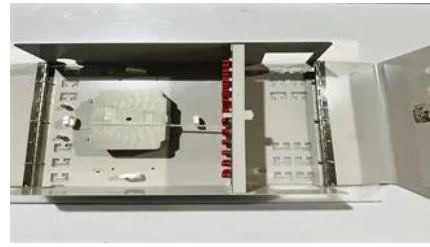

[Mbabane , Royal Residence, Mountain Kingdom, Swazi Culture](#)

Mbabane, capital and largest town of Swaziland. Located in the Highveld of western Swaziland, Mbabane developed near the cattle kraal of the Swazi king Mbandzeni in the late 19th century.