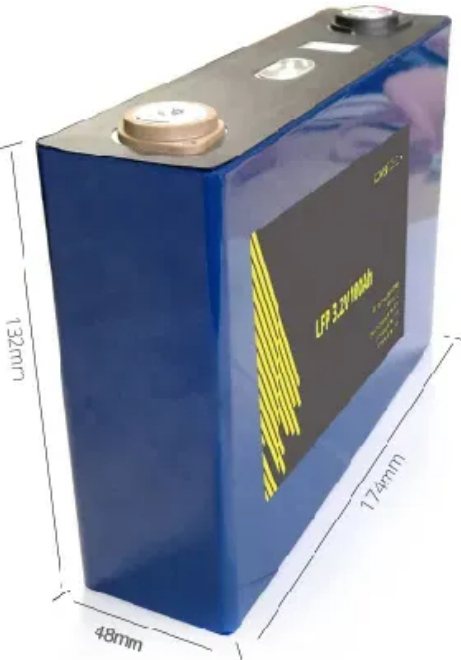

## Overview

---

In a BESS, the MWh rating typically refers to the total amount of energy that the system can store. For instance, a BESS rated at 20 MWh can deliver 1 MW of power continuously for 20 hours, or 2 MW of power for 10 hours, and so on.