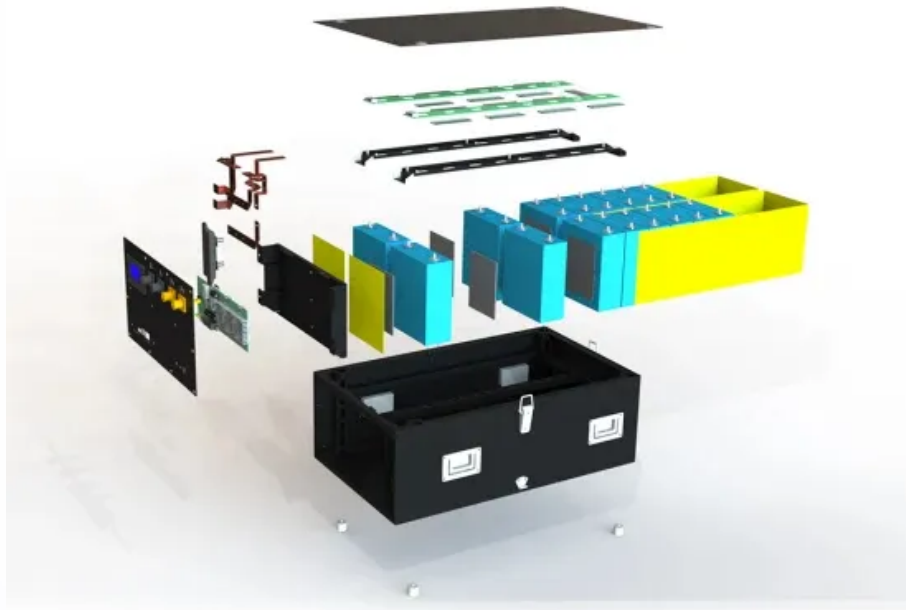

## Overview

---

Each LiHub cabinet integrates inverter modules, high-capacity lithium battery modules, a cloud-based EMS (Energy Management System), fire suppression, and precision air-conditioning for maximum safety and performance.