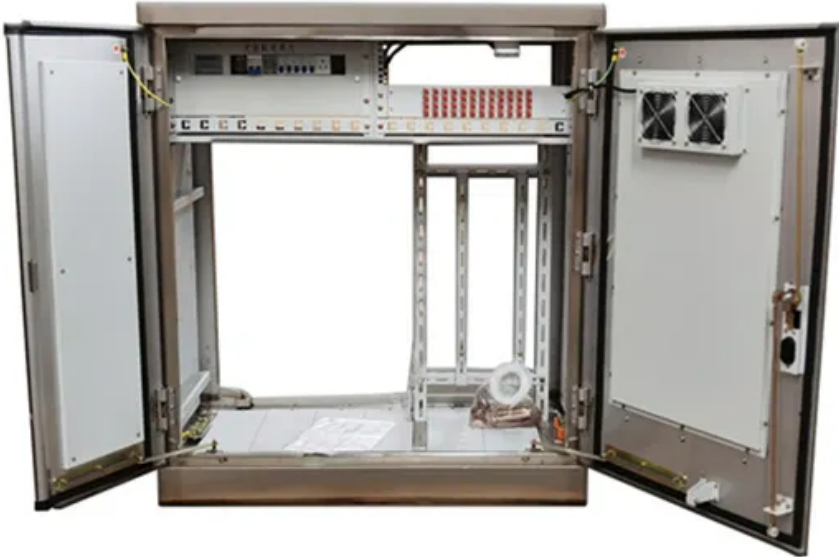

Lebanon Communications solar Base Station Cabinet

Lebanon Communications solar Base Station Cabinet

[Humanitarian crisis looms in Lebanon, where nearly 750,000 people](#)

A humanitarian crisis is looming in Lebanon, where more than 750,000 people have been displaced since the U.S. and Israel began their war with Iran.

[LEBANON S FIRST COMMUNICATION BASE STATION ENERGY](#)

A significant number of 5G base stations (gNBs) and their backup energy storage systems (BESSs)

[Lebanon communication base station wind and solar complementary](#)

While moderately upgrading its grid capacity, Lebanon can immediately launch around 1500 MW of

LEBANON COMMUNICATION

As shown in Figure S3 each user accesses a base station, and the BS then allocates a channel to

The invention relates to a communication base station stand-by power supply system based on an

[LEBANON S FIRST COMMUNICATION BASE STATION ENERGY](#)

The power station, with a 300MW system, is claimed to be the largest compressed air energy storage