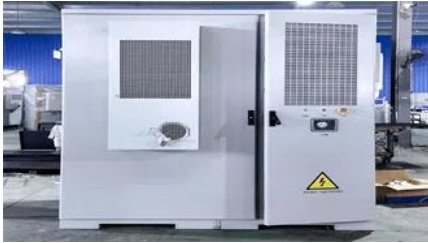

Latin American Network Cabinet 1000mm Depth Consulting