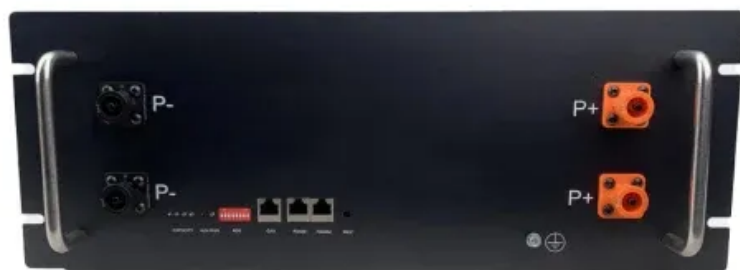

Large capacity energy storage cabinet for farms