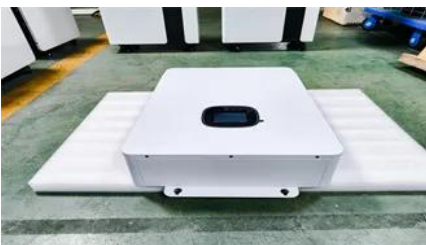

[Visit Iceland , Official travel info for Iceland](#)

Vibrant culture and Viking history. Vast volcanic landscapes and black sand beaches.