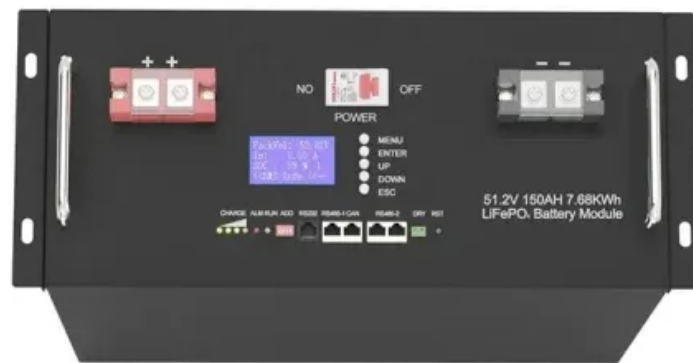

How much does it cost to replace the power supply of a solar telecom integrated cabinet

51.2V 150AH, 7.68KWH

How much does it cost to replace the power supply of a solar teleco

[Much Definition & Meaning, YourDictionary](#)

Much definition: Great in quantity, degree, or extent.

Telecom Power

Green Cubes is a leading industrial power supplier that offers high-reliability DC power systems for Telecom and Datacom 5G system design. Providing clean uninterruptable 48V power via modular

In a telecom system configured in -48VDC, the radio base has a lithium battery bank for backup and rectifier for supplying power to the radio

[MUCH definition and meaning , Collins English Dictionary](#)