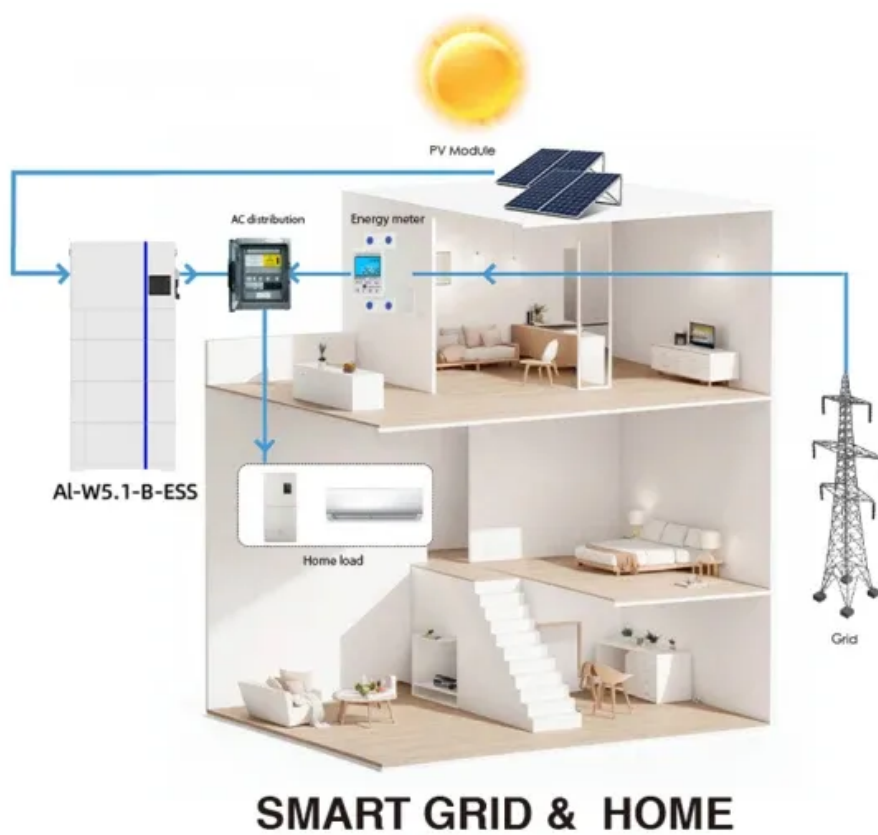

# How does solar lava power generation work

## Overview

---

Powered by a new thermodynamic cycle: LAVA's liquid-based isothermal technology converts heat into power and power into heat at near-perfect efficiency, delivering superior returns with rapid payback. With LAVA, clean energy isn't just the responsible choice, it's also a.

## How does solar lava power generation work

---