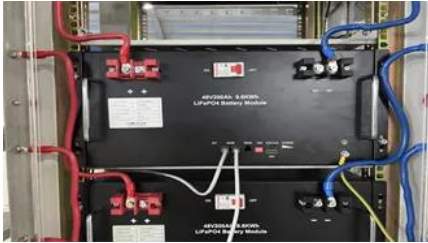

House inverter system factory in Honduras