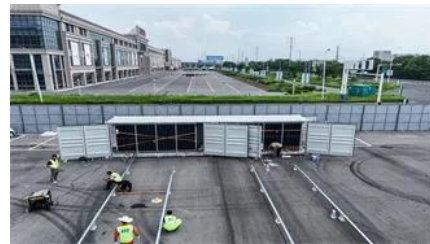

[Residential Energy Storage All-in-one Machine-Global Market Share](#)

The Residential Energy Storage All-in-one Machine market size, estimations, and forecasts are provided in terms of sales volume (KWh) and sales revenue ($ millions), considering 2024 as the base year,