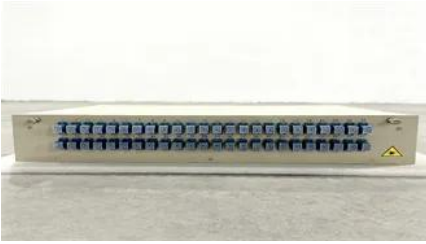

systems.

[Fixed Definition & Meaning , Britannica Dictionary](#)

They were well fixed for food. [=they had a good supply of food] How are you fixed for money? [=do you have enough money?] He's fixed for life. [=he has enough money to live comfortably for the rest of

[Outdoor Communication Energy Cabinet , Moblie, Hybird Power](#)

Experience the HJ-SG-D02 series from Huijue Group, a versatile outdoor communication energy cabinet designed for stable power supply in communication base stations, smart transportation, and more.

Contact Us

For off-grid system quotes, technical support, or partnerships, please visit:
<https://www.kephamatraining.co.za>