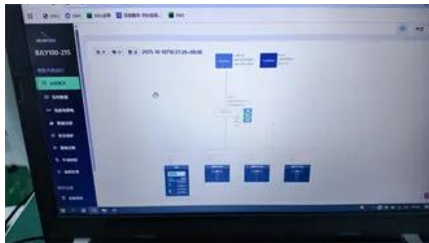

City Product Center_1-ZLPOWER

HDP 1000VA 1200VA 2000VA 2200VA is a DC to AC modified sine wave inverter applied to TVs, lights, laptops, computers, and other home appliances. It automatically converts battery energy into AC