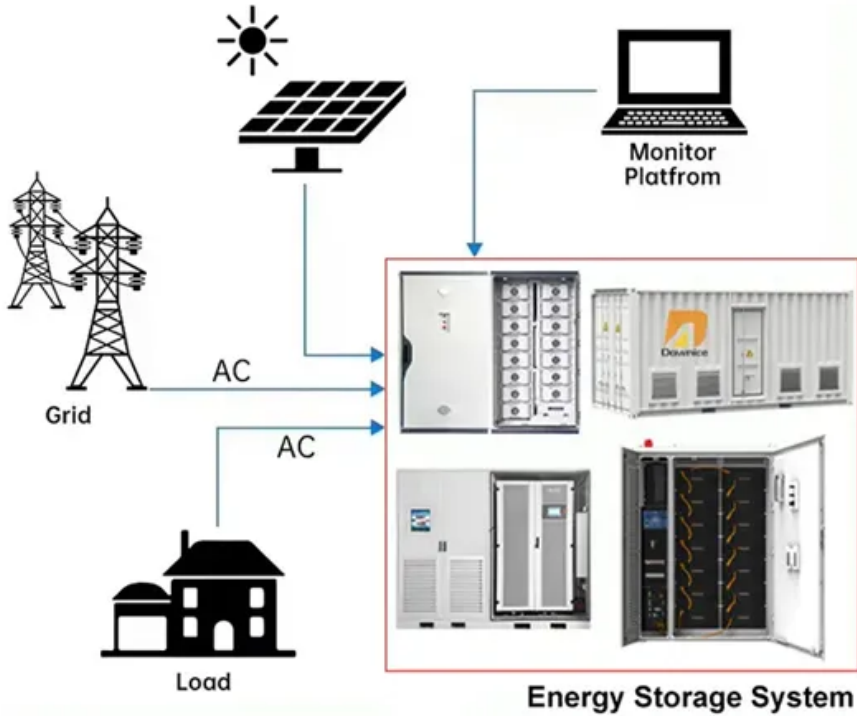

Expandable Smart Photovoltaic Outdoor Cabinet for Base Stations in Thailand

DISTRIBUTED PV GENERATION + ESS

Expandable Smart Photovoltaic Outdoor Cabinet for Base Stations

[Outdoor Photovoltaic Energy Cabinet, Base Station Energy Storage](#)

[Integrated Outdoor Telecom & Solar Cabinet with Cooling](#)

It is ideal for solar-powered telecom base stations, off-grid communication sites, and renewable energy applications in remote environments. Custom layouts and modular compartments are available to

[Thinksolar PV Storage Cabinet for Industrial Solar Systems](#)

Enter the PV storage cabinet: a fully integrated enclosure that brings together lithium battery packs, hybrid inverters, energy management protocols, and safety systems into one scalable

[Outdoor cabinet type energy storage system](#)

The outdoor energy storage system supports the flexible expansion of PV capacity and simultaneous access to load, battery, grid, DG, and PV, highlighting its role