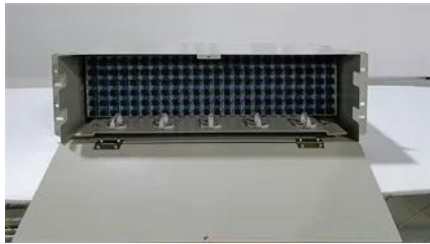

[The Importance of Proper Grounding in Battery Energy Storage Systems](#)

Grounding refers to the process of connecting electrical equipment and systems to the earth to safely dissipate fault currents, electrical surges, or static charges. In BESS projects,