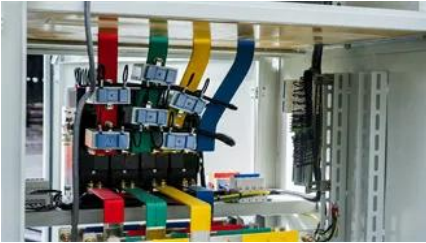

Electrical system of energy storage prefabricated cabin