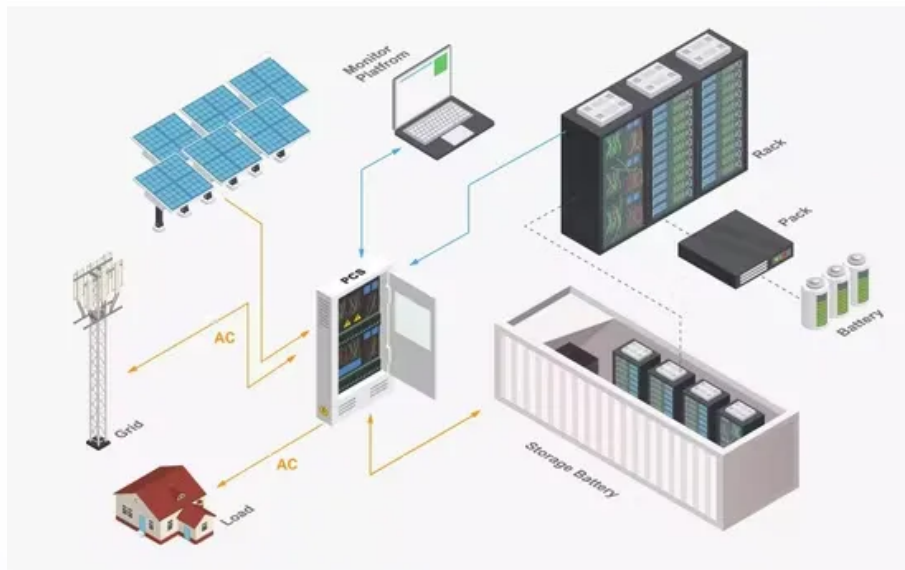

Design of strong power installation scheme for solar container communication station

Design of strong power installation scheme for solar container comm

Projects , Strang

STRANG is a Miami-based design firm renowned for advancing the principles of Environmental Modernism in extraordinary locations around the world. This concept, dubbed by the firm, reflects

[Solar Engineering Design for container communication station](#)

This article explores the technical foundation, engineering design, application scope, and broader implications of solar power containers in modern energy systems.

[Porto Novo power grid solar container communication station design](#)

Sep 5, 2025 ? HJ-SG Solar Container provides reliable off-grid power for remote telecom base stations with solar, battery storage and backup diesel in one plug-and-play solution.