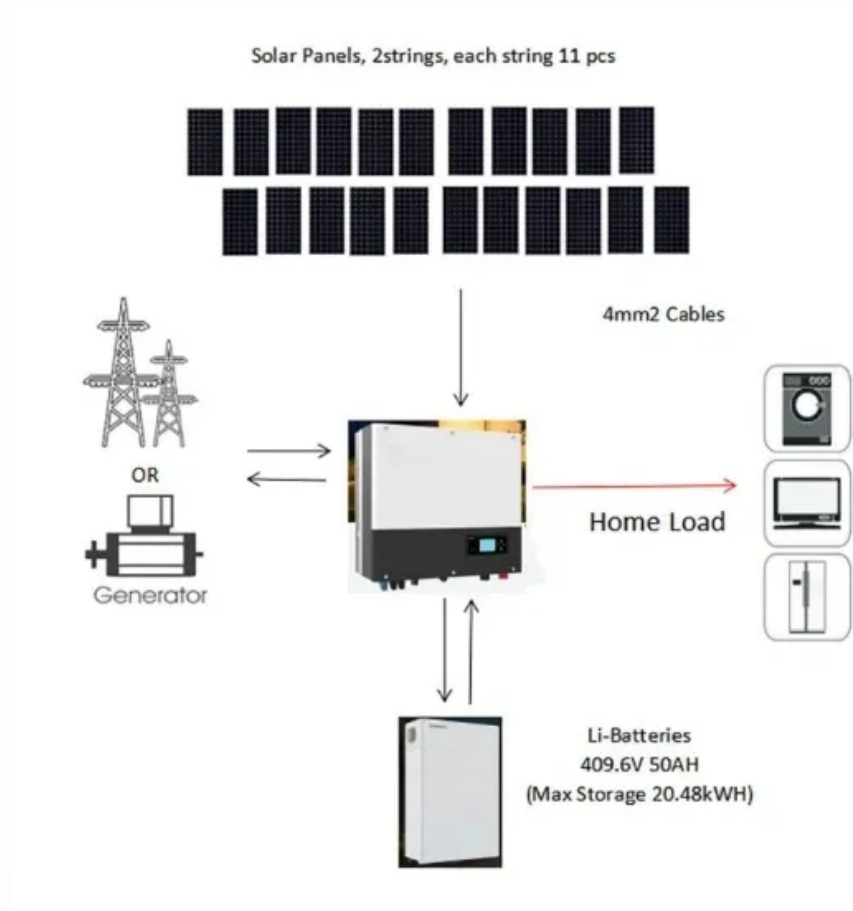

Design of intelligent small energy storage system

Design of intelligent small energy storage system

[Editorial: AI-based energy storage systems](#)

This editorial integrates insights from ten high-impact studies to present a comprehensive outlook on how AI-driven methods are significantly transforming the future of energy storage within

The power chain design for AI containerized energy storage systems is a multi-dimensional systems engineering task, requiring a balance among efficiency, power density, intelligence, and lifetime cost.